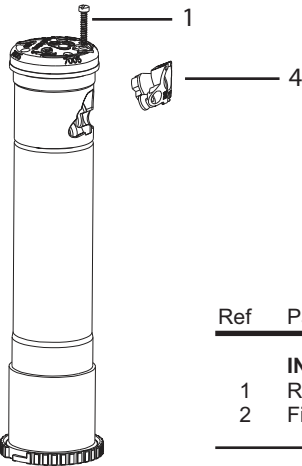

PART / FULL CIRCLE ROTOR

7005 / 8005 SERIES
ALL MODELS

Ref. No. : 477

Date : 03/2005

Page : 1 of 1

7005 / 7005-SS

8005 / 8005-SS

RAIN CURTAIN™ NOZZLES

| Ref | Part Description | 8005 | 7005 |
|--------------------------|-------------------------|-----------|------|
| INTERNAL ASSEMBLY | | | |
| 1 | Radius Adjustment Screw | 250126 | |
| 2 | Filter Screen -w/SAM | 250127 | |
| CASE | | | |
| 3 | Case - BSP | 250128-02 | |
| NOZZLES | | | |
| 4 | Nozzle (A) | B81600-XX | |
| 5 | Third Port Nozzle | 231777 | |

(A) Consult current whole goods price list

Sizes for 7005 : 04, 06, 08, 10, 12, 14, 16, 18

Sizes for 8005 : 12, 14, 16, 18, 20, 22, 24, 26