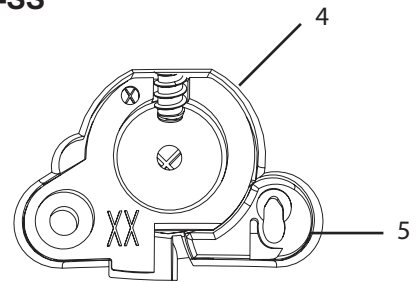

PART / FULL CIRCLE ROTOR

7005 / 8005 SERIES
ALL MODELS

Ref. No. : 477

Date : 03/2005

Page : 1 of 1

7005 / 7005-SS

8005 / 8005-SS

RAIN CURTAIN™ NOZZLES

| Ref | Part Description | 8005 | 7005 |
|--------------------------|-------------------------|-----------|------|
| INTERNAL ASSEMBLY | | | |
| 1 | Radius Adjustment Screw | 250126 | |
| 2 | Filter Screen -w/SAM | 250127 | |
| CASE | | | |
| 3 | Case - BSP | 250128-02 | |
| NOZZLES | | | |
| 4 | Nozzle (A) | B81600-XX | |
| 5 | Third Port Nozzle | 231777 | |

(A) Consult current whole goods price list

Sizes for 7005 : 04, 06, 08, 10, 12, 14, 16, 18

Sizes for 8005 : 12, 14, 16, 18, 20, 22, 24, 26